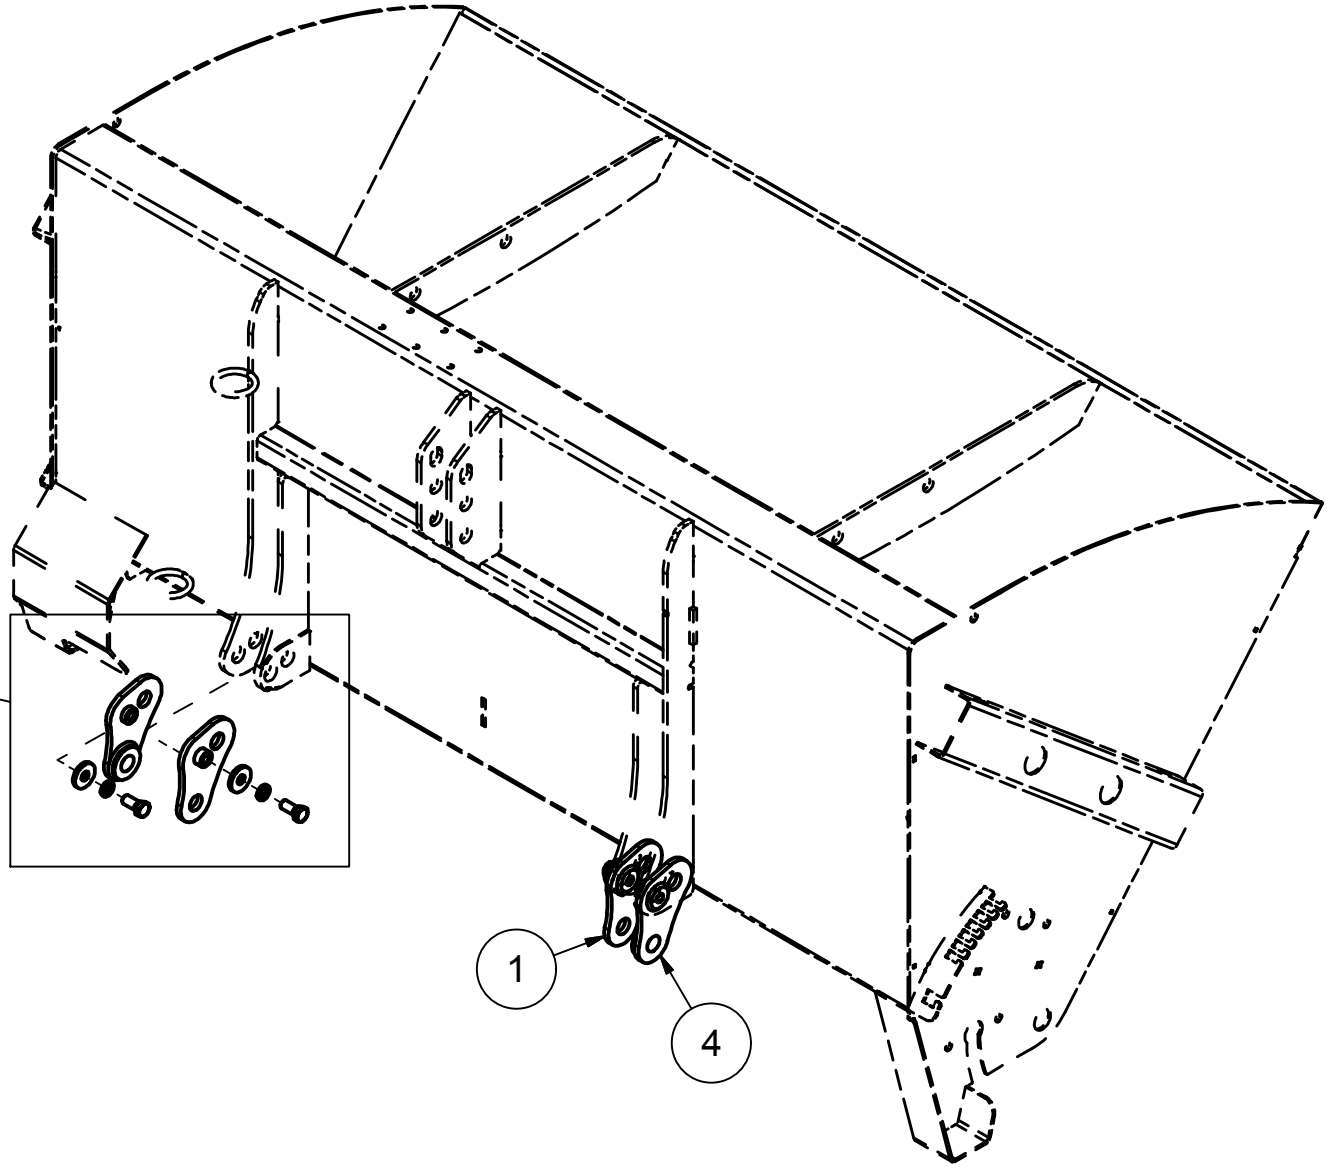

26138-008 Adapter for drawbar

Pos	Qty	Article no	Designation
1	1	1261157	Left inner adapter for drawbar
2	4	13310037	Washer Ø46/17x6
3	4	2534078	Spring washer M16 ElZn DIN 127
4	1	1261158	Left outer adapter for drawbar
5	4	2422487	Hexagon screw M16x35 ElZn 8.8 DIN 933
6	1	1261159	Right inner adapter for drawbar
7	1	1261160	Right outer adapter for drawbar